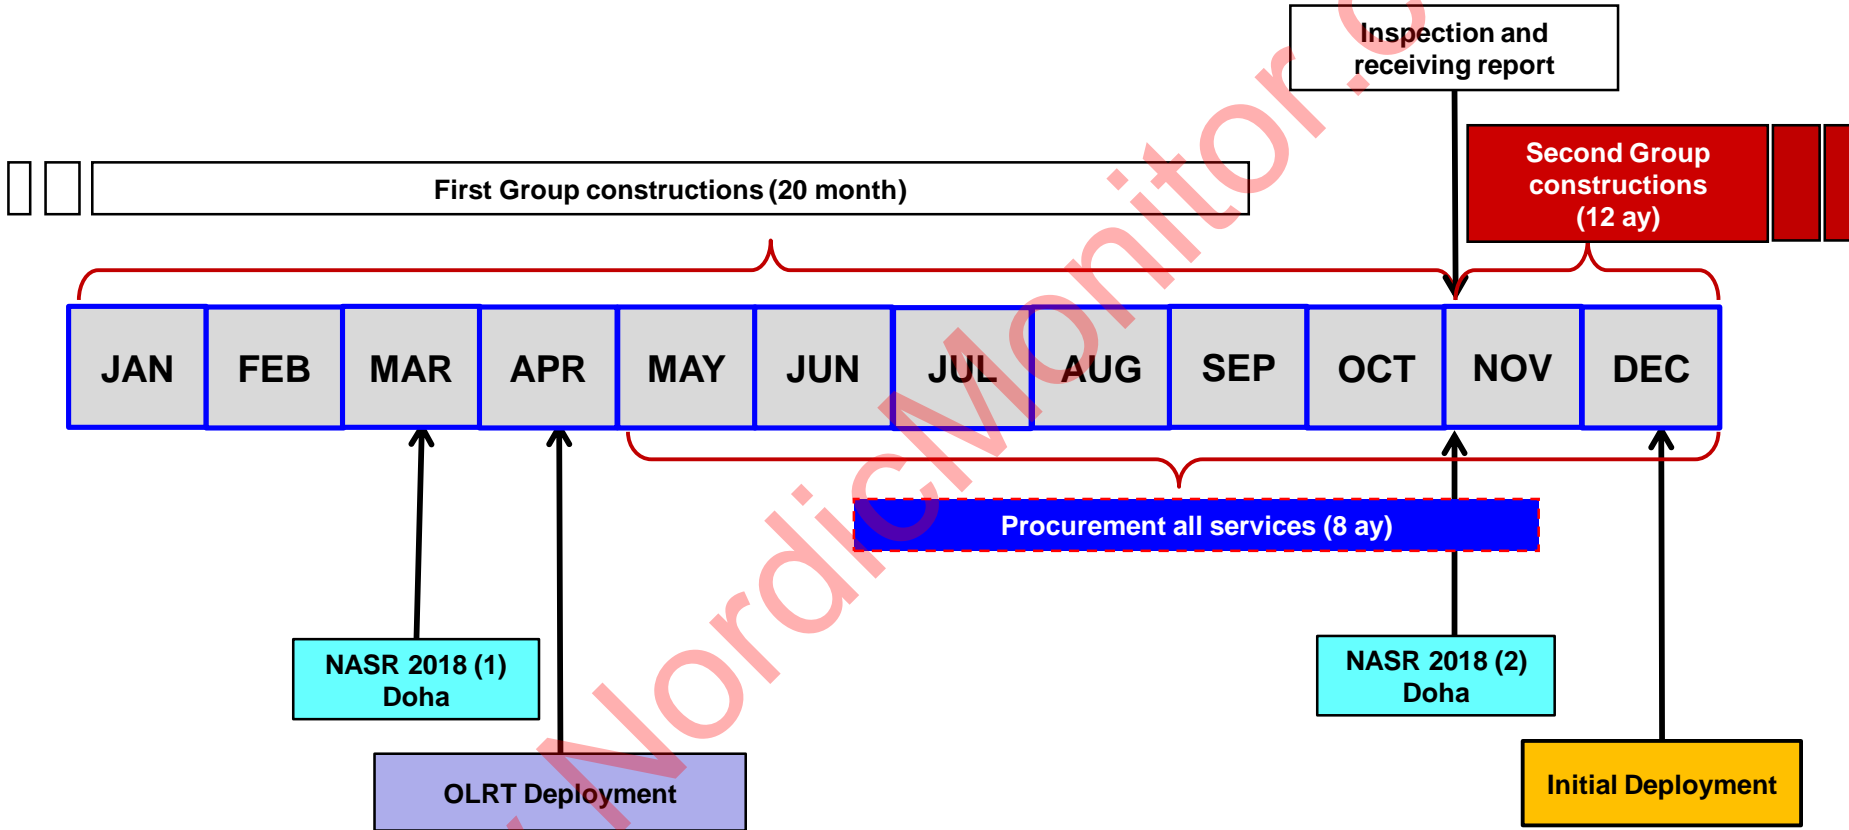

Road Map

2016

Road Map

2017

- Land Forces : 496
 - Total : 496

Road Map

2018

- Land Forces : 496
- Support Group : 758
- **Total** : **1.254**

Road Map

2019

- Joint Hq : 108
- Land Forces : 1.434
- Air Forces : 272
- Navy : 228
- Support Group : 758
- **Total** : **2.800***

* 276 is service acquisition pax- may be reduced from the total.