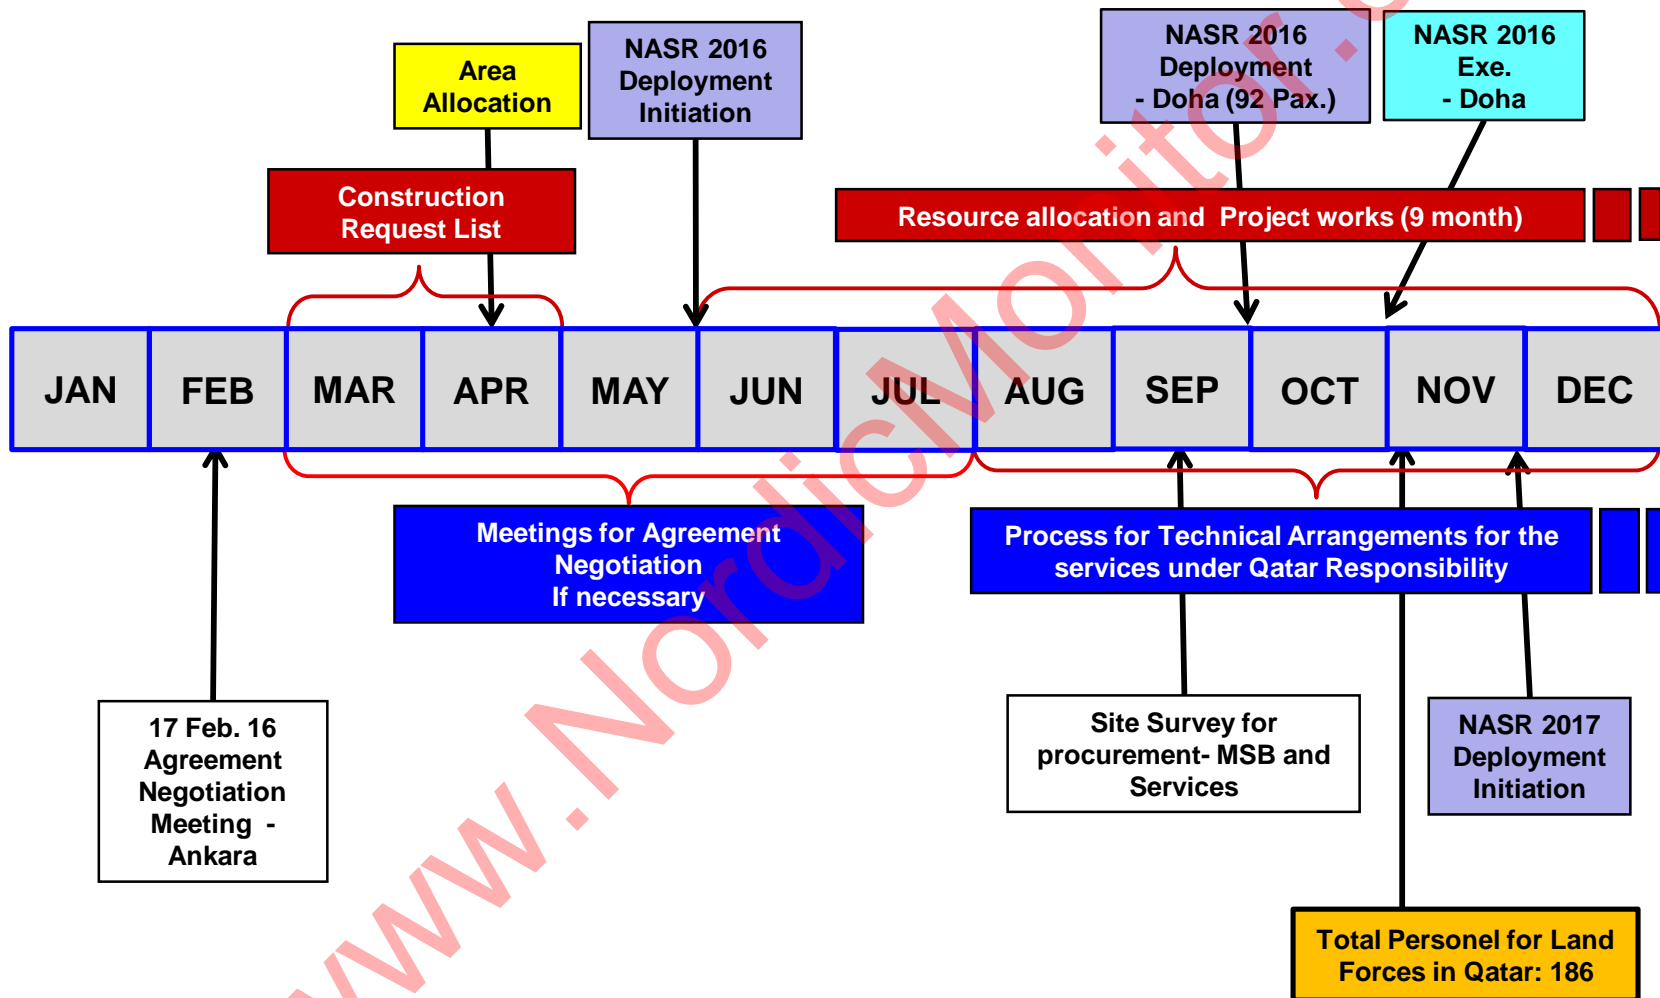

Road Map

2016

Road Map

2017

- Land Forces : 496
 - Total : 496

Road Map

2018

- Land Forces : 496
- Support Group : 758
- **Total** : **1.254**

Road Map

2019

- Joint Hq : 108
- Land Forces : 1.434
- Air Forces : 272
- Navy : 228
- Support Group : 758
- **Total** : **2.800***

* 276 is service acquisition pax- may be reduced from the total.