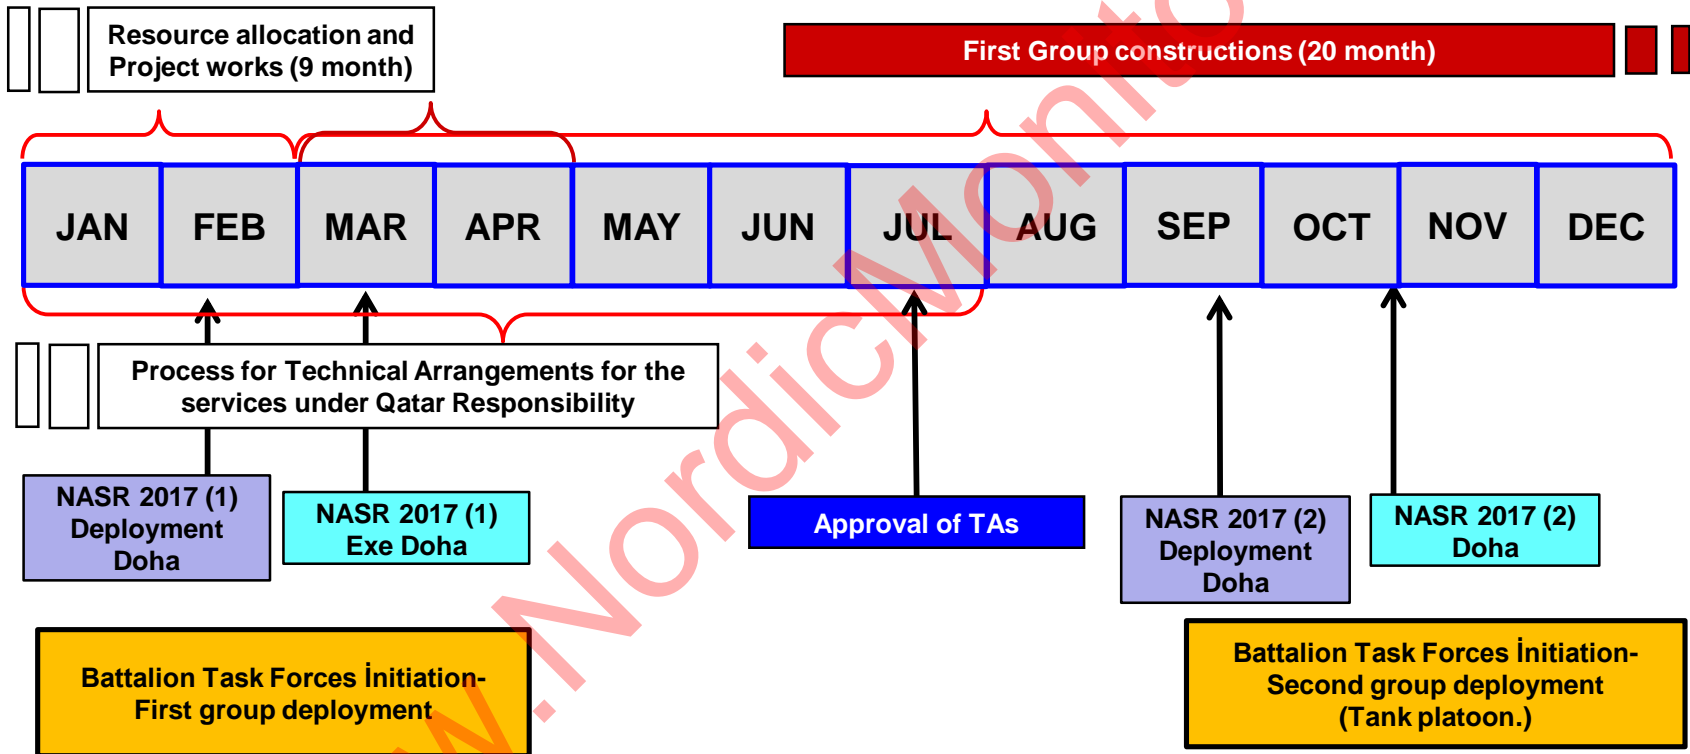

Road Map

2016

Road Map

2017

- Land Forces : 496
 - Total : 496

Road Map

2018

- Land Forces : 496
- Support Group : 758
- **Total** : **1.254**