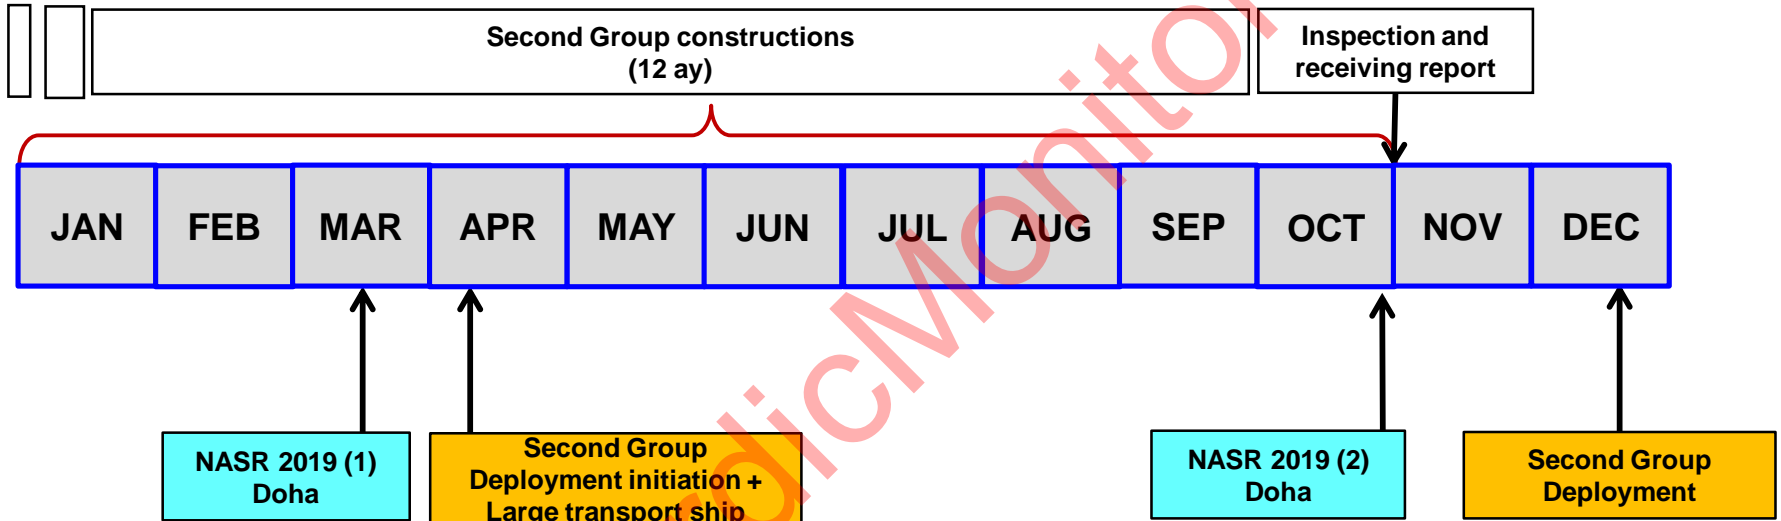

Road Map

2016

Road Map

2017

- Land Forces : 496
 - Total : 496

Road Map

2018

- Land Forces : 496
- Support Group : 758
- **Total** : **1.254**

Road Map

2019

- Joint Hq : 108
- Land Forces : 1.434
- Air Forces : 272
- Navy : 228
- Support Group : 758
- **Total** : **2.800***

* 276 is service acquisition pax- may be reduced from the total.